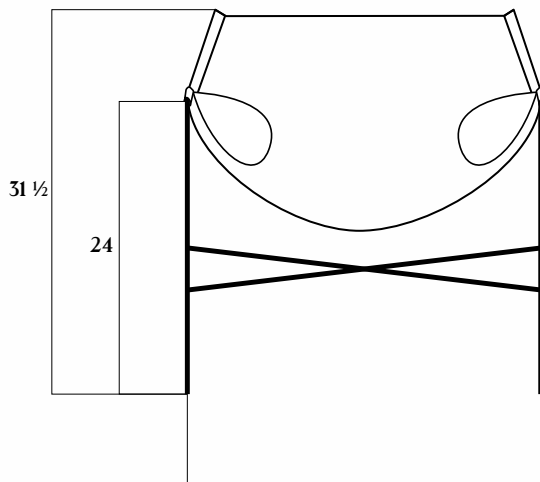

Made in New York.

**DIMENSIONS**

D 28" • W 28" • H 32"

**PRICE**

\$3000

[sales@taylorforrest.com](mailto:sales@taylorforrest.com)

[TAYLORFORREST.COM](http://TAYLORFORREST.COM)

28